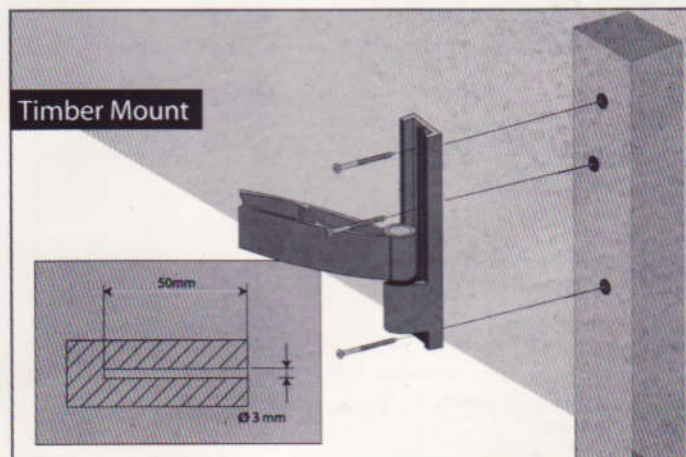

LCD WALL MOUNT

*Model Shown For Illustration Purposes Only

Universal Mounting Instructions

Contents of the box

*Model Shown For Illustration Purposes Only

M4 Washer x 4

M4x10mm Screw x 4

8mm Concrete Anchor x 3

45mm Lager Bolt x 3

Warning

Ensure this guide is read before installation.

Correct mounting is vital. Maximum weight of flat LCD: 15kgs/33lbs.
Only use this product for mounting on walls made of solid wood, brick, concrete, dry wall or on solid wood pillars, with a maximum 3mm wall finish.
Contact your specialist supplier or installer for details on attaching this product to different materials. Use other than prescribed falls outside the responsibility of the manufacturer

Installation

Installation

Slide fixing plate with LCD screen attached into bracket. Only do this once the bracket fixed to the wall.