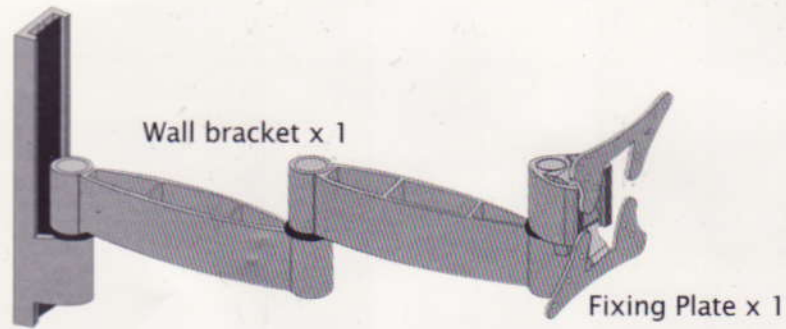

LCD WALL MOUNT

*Model Shown For Illustration Purposes Only

Universal Mounting Instructions

Contents of the box

*Model Shown For Illustration Purposes Only

M4 Washer x 4

M4x10mm Screw x 4

8mm Concrete Anchor x 3

45mm Lager Bolt x 3

Warning

Ensure this guide is read before installation.

Correct mounting is vital. Maximum weight of flat LCD: 15kgs/33lbs.
Only use this product for mounting on walls made of solid wood, brick, concrete, dry wall or on solid wood pillars, with a maximum 3mm wall finish.
Contact your specialist supplier or installer for details on attaching this product to different materials. Use other than prescribed falls outside the responsibility of the manufacturer

Installation

Installation

Slide fixing plate with LCD screen attached into bracket. Only do this once the bracket fixed to the wall.