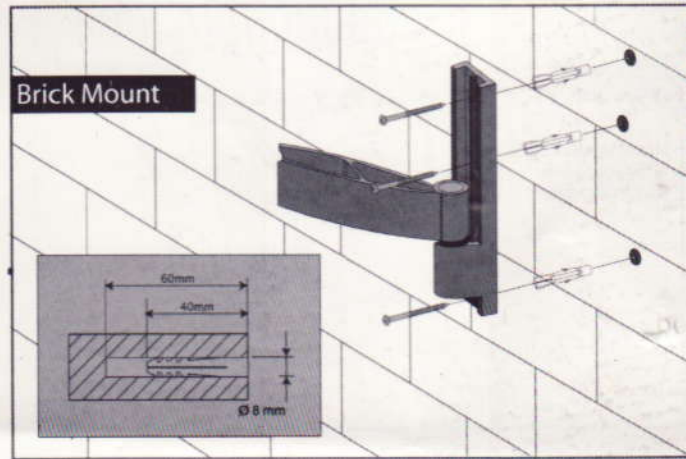

LCD WALL MOUNT

*Model Shown For Illustration Purposes Only

Universal Mounting Instructions

Contents of the box

*Model Shown For Illustration Purposes Only

M4 Washer x 4

M4x10mm Screw x 4

8mm Concrete Anchor x 3

45mm Lager Bolt x 3

Warning

Ensure this guide is read before installation.

Correct mounting is vital. Maximum weight of flat LCD: 15kgs/33lbs.
Only use this product for mounting on walls made of solid wood, brick, concrete, dry wall or on solid wood pillars, with a maximum 3mm wall finish.
Contact your specialist supplier or installer for details on attaching this product to different materials. Use other than prescribed falls outside the responsibility of the manufacturer

Installation

Installation

Slide fixing plate with LCD screen attached into bracket. Only do this once the bracket fixed to the wall.