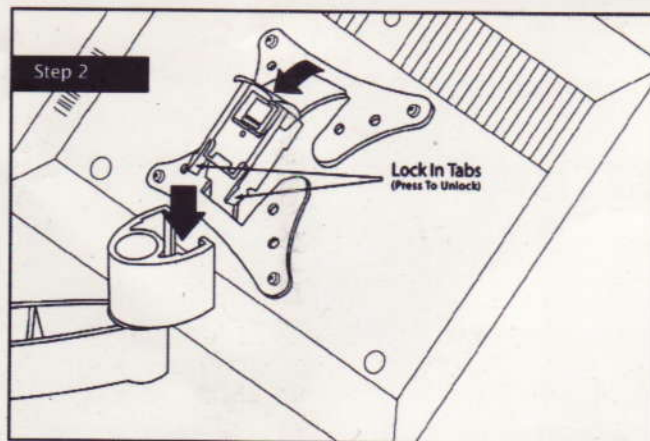

LCD WALL MOUNT

*Model Shown For Illustration Purposes Only

Universal Mounting Instructions

Contents of the box

*Model Shown For Illustration Purposes Only

M4 Washer x 4

M4x10mm Screw x 4

8mm Concrete Anchor x 3

45mm Lager Bolt x 3

Warning

Ensure this guide is read before installation.

Correct mounting is vital. Maximum weight of flat LCD: 15kgs/33lbs.
Only use this product for mounting on walls made of solid wood, brick, concrete, dry wall or on solid wood pillars, with a maximum 3mm wall finish.
Contact your specialist supplier or installer for details on attaching this product to different materials. Use other than prescribed falls outside the responsibility of the manufacturer

Installation

Installation

Slide fixing plate with LCD screen attached into bracket. Only do this once the bracket fixed to the wall.