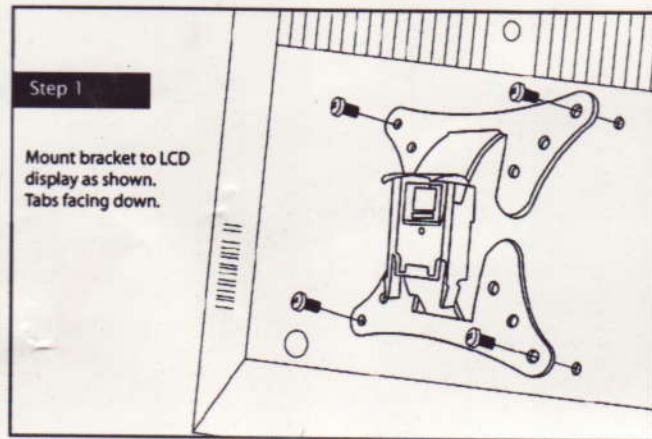

LCD WALL MOUNT

*Model Shown For Illustration Purposes Only

Universal Mounting Instructions

Contents of the box

*Model Shown For Illustration Purposes Only

M4 Washer x 4

M4x10mm Screw x 4

8mm Concrete Anchor x 3

45mm Lager Bolt x 3

Warning

Ensure this guide is read before installation.

Correct mounting is vital. Maximum weight of flat LCD: 15kgs/33lbs.
Only use this product for mounting on walls made of solid wood, brick, concrete, dry wall or on solid wood pillars, with a maximum 3mm wall finish.
Contact your specialist supplier or installer for details on attaching this product to different materials. Use other than prescribed falls outside the responsibility of the manufacturer

Installation

Installation

Slide fixing plate with LCD screen attached into bracket. Only do this once the bracket fixed to the wall.