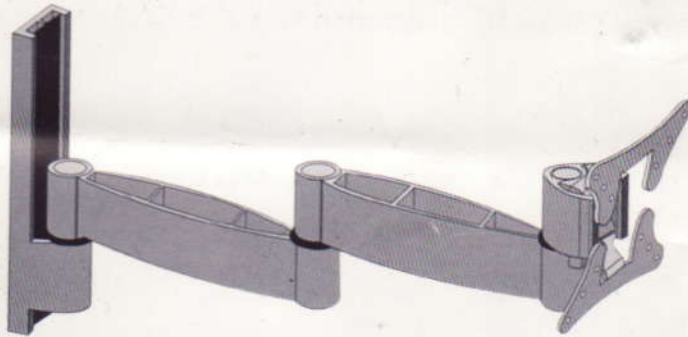

LCD WALL MOUNT

*Model Shown For Illustration Purposes Only

Universal Mounting Instructions

Contents of the box

*Model Shown For Illustration Purposes Only

M4 Washer x 4

M4x10mm Screw x 4

8mm Concrete Anchor x 3

45mm Lager Bolt x 3

Warning

Ensure this guide is read before installation.

Correct mounting is vital. Maximum weight of flat LCD: 15kgs/33lbs.
Only use this product for mounting on walls made of solid wood, brick, concrete, dry wall or on solid wood pillars, with a maximum 3mm wall finish.
Contact your specialist supplier or installer for details on attaching this product to different materials. Use other than prescribed falls outside the responsibility of the manufacturer

Installation

Installation

Slide fixing plate with LCD screen attached into bracket. Only do this once the bracket fixed to the wall.