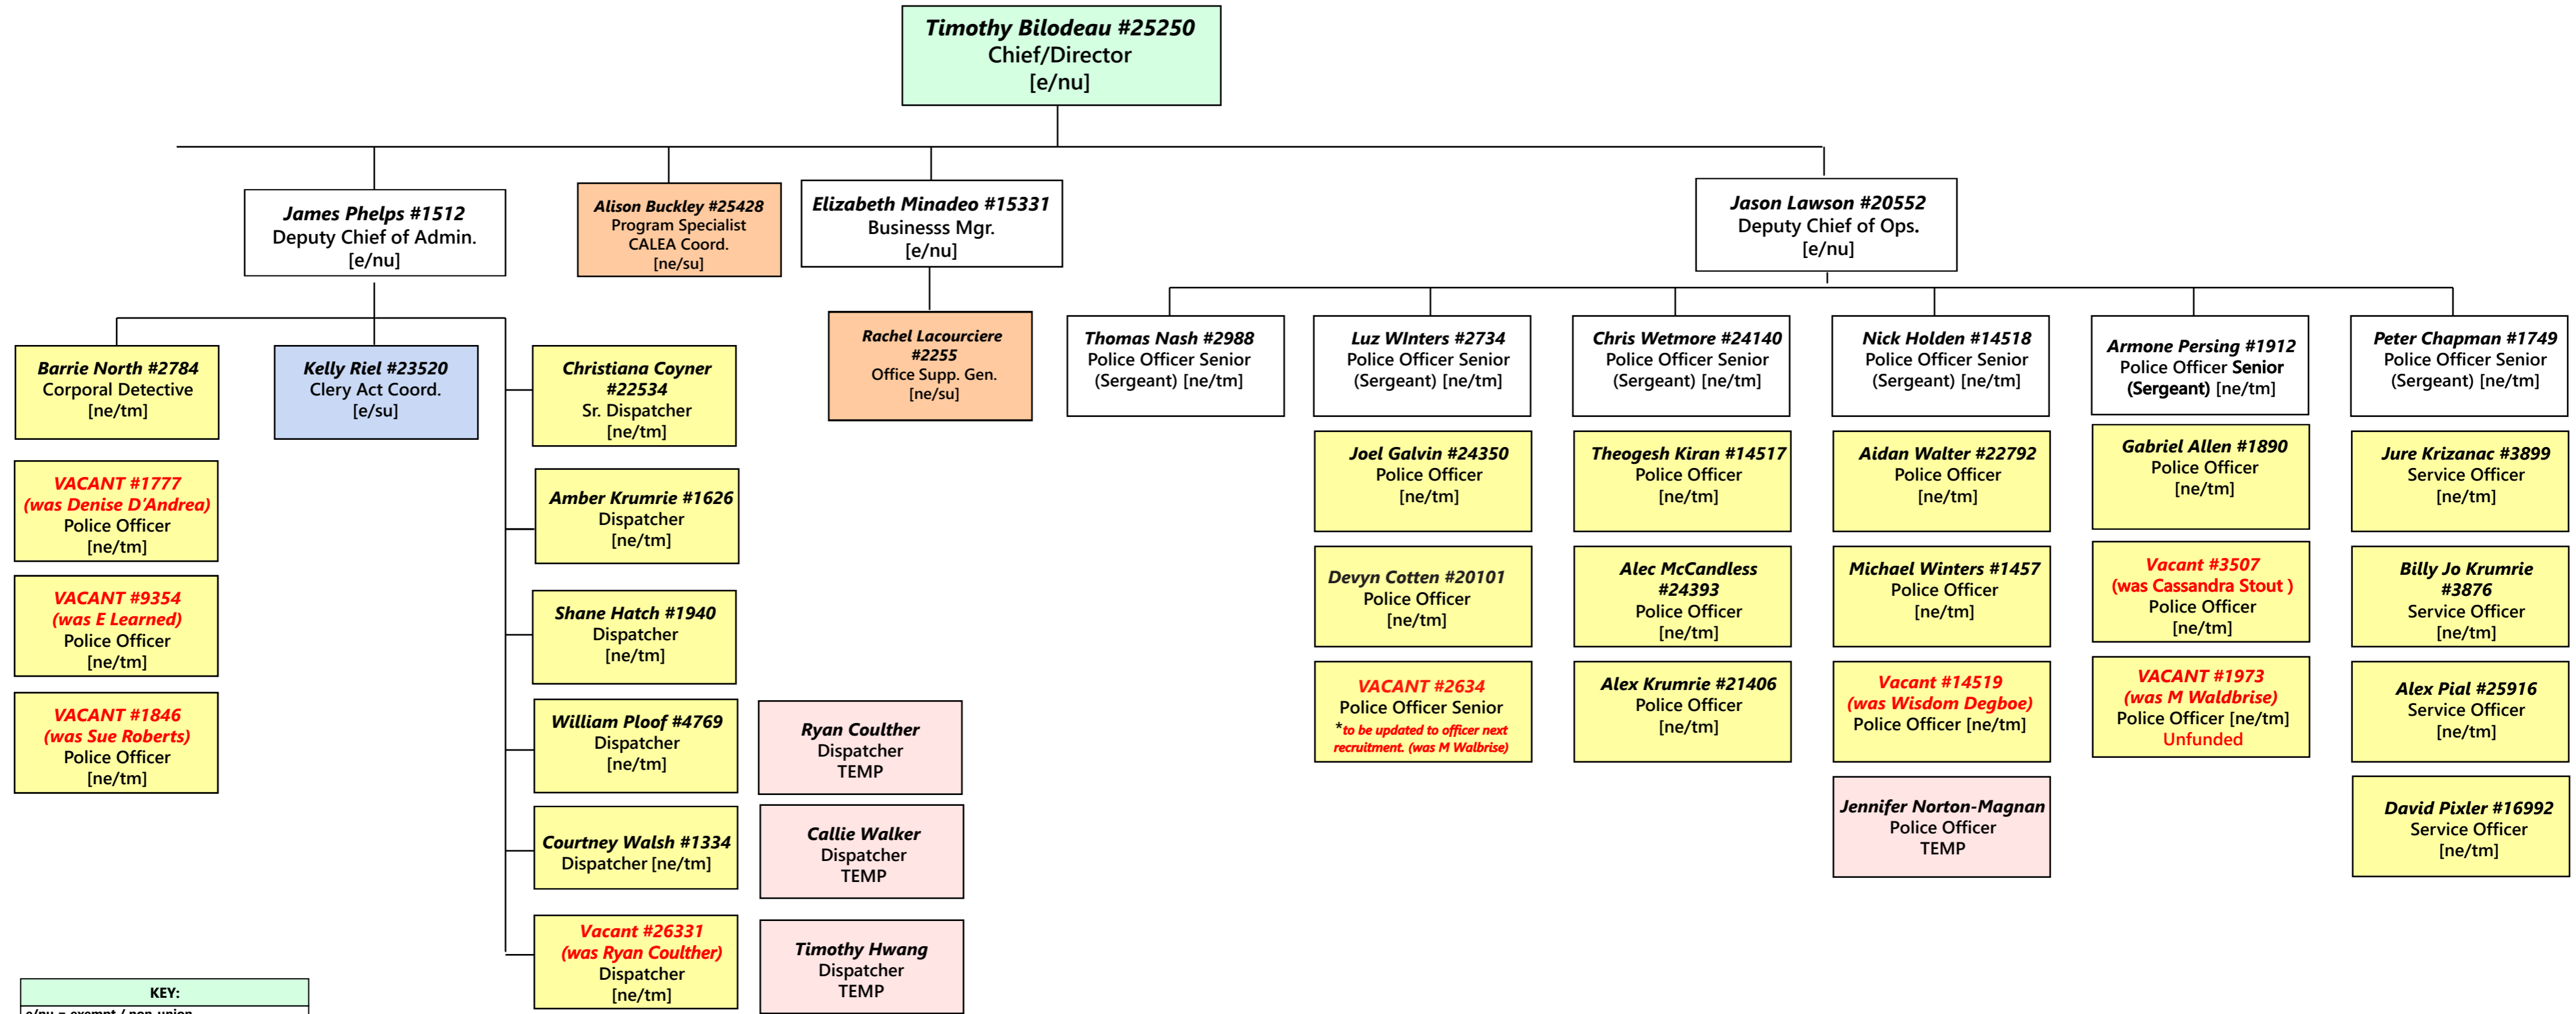

Police Services Organizational Chart

8/19/24

KEY:
e/nu = exempt / non-union
ne/nu = non-exempt / non-union
e/su = exempt / Staff United
ne/su = non-exempt Staff United
ne/tm = non-exempt / teamsters
Part-time and/or temporary staff