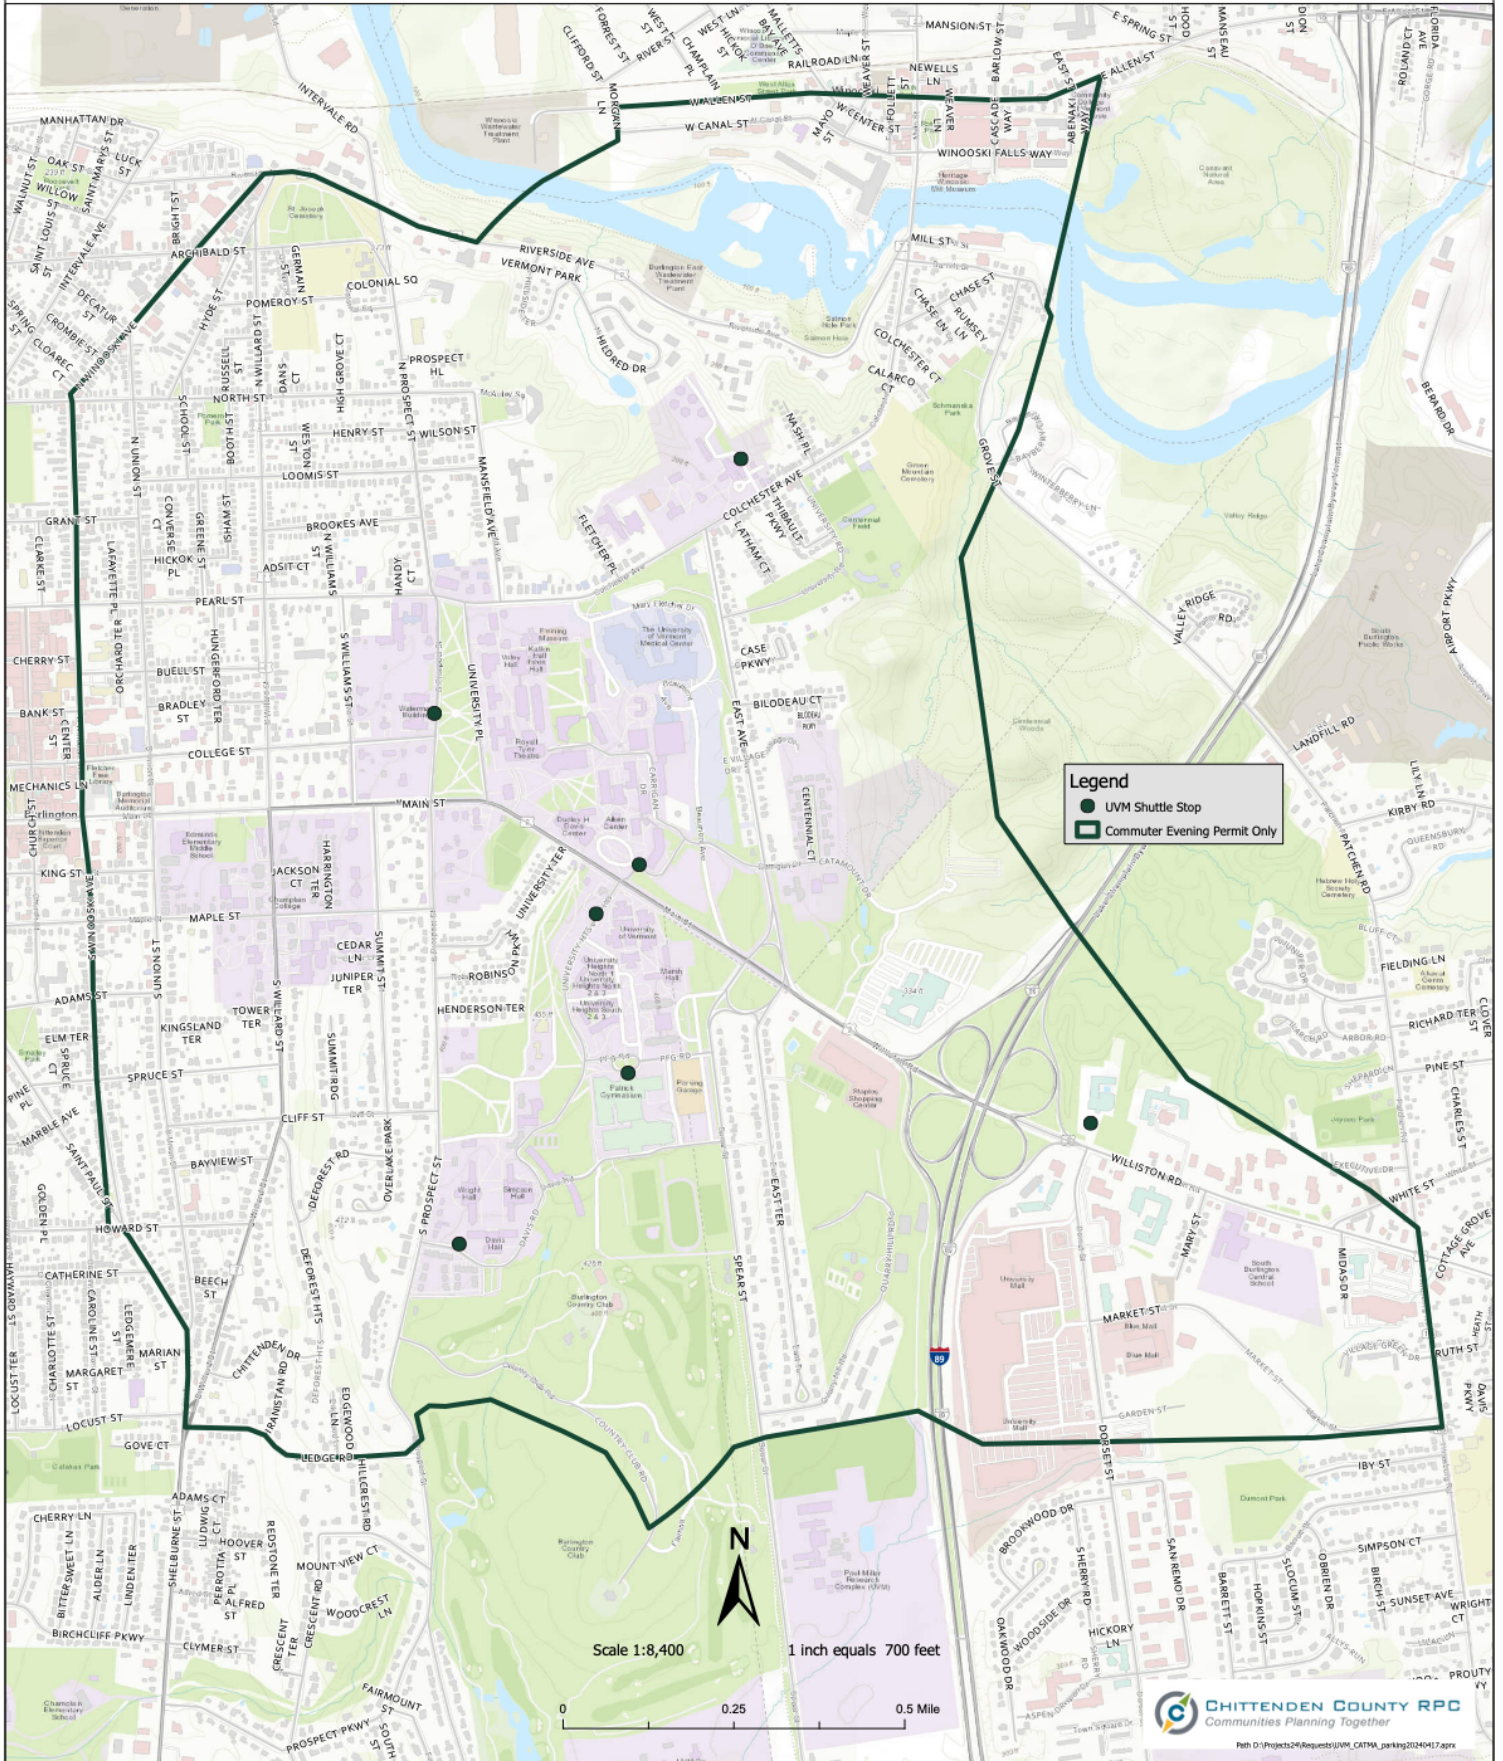

Commuter Evening Map

Legend

- UVM Shuttle Stop
- ▭ Commuter Evening Permit Only

Scale 1:8,400
1 inch equals 700 feet

0 0.25 0.5 Mile

Addresses Inside the Commuter Proximate Zone

NAME	#/all	NAME	#/all	NAME	#/all
ADAMS STREET	81-112	HIGH GROVE COURT		SOUTH PROSPECT STREET	603 and below
ADSIT COURT		HILDRED DRIVE		SOUTH UNION STREET	
ARCHIBALD STREET	167-253	HILLSIDE TERRACE		SOUTH WILLARD STREET	
BARRETT STREET		HOWARD STREET	140-452	SOUTH WILLIAMS STREET	
BAYVIEW STREET		HUNGERFORD TERRACE		SOUTH WINOOSKI AVENUE	
BEECH STREET		HYDE STREET		SPEAR STREET	330 and below
BILODEAU COURT		IRANISTAN ROAD		SPRUCE STREET	54-170
BILODEAU PARKWAY		ISHAM STREET		SUMMIT RIDGE	
BOOTH STREET		JACKSON COURT		SUMMIT STREET	
BRADLEY STREET		JUNIPER TERRACE		THIBAUT PARKWAY	
BROOKES AVENUE		KING STREET	198 and up	TOWER TERRACE	
BUELL STREET		KINGSLAND TERRACE		UNIVERSITY ROAD	
CALARCO COURT		LAFAYETTE PLACE		UNIVERSITY TERRACE	
CASE PARKWAY		LATHAM COURT		VERMONT PARK	
CEDAR LANE		LEDGE ROAD		WESTON STREET	
CENTENNIAL COURT		LOOMIS STREET		WILSON STREET	
CHARLES STREET		MAIN STREET	227-565	So. Burlington	
CHASE LANE		MANSFIELD AVENUE		DORSET STREET	207 and below
CHASE STREET		MAPLE STREET	214-441	EXECUTIVE DRIVE	
CHITTENDEN DRIVE		MCAULEY SQUARE		GARDEN STREET	
CLIFF STREET		MILL STREET		HINESBURG ROAD	39-113
COLCHESTER AVENUE	495 and below	NASH PLACE		MARKET STREET	
COLCHESTER COURT		NORTH PROSPECT STREET		MARY STREET	
COLLEGE STREET	230 and above	NORTH STREET	264 and above	MIDAS DRIVE	
COLONIAL SQUARE		NORTH UNION STREET		NORTH DORSET STREET	
CONVERSE COURT		NORTH WILLARD STREET		PATCHEN ROAD	23
DANS COURT		NORTH WILLIAMS STREET		VILLAGE GREEN DRIVE	
DEFOREST HEIGHTS		NORTH WINOOSKI AVENUE		WHITE STREET	50 and below
DEFOREST ROAD		ORCHARD TERRACE		WILLISTON ROAD	1055-1314
EAST AVENUE		OVERLAKE PARK		Winooski	
EASTVILLAGE DRIVE		PEARL STREET	198 and above	ABENAKI WAY	
EDGEWOOD LANE		POMEROY STREET		CASCADE WAY	
FLETCHER PLACE		PROSPECT HILL		EAST ALLEN STREET	60-128
GERMAIN STREET		RIVERSIDE AVENUE	162-389	FOLLETT STREET	
GRANT STREET	64-98	ROBINSON PARKWAY		MAIN STREET	8-26
GREENE STREET		RUMSEY LANE		MAYO STREET	
GROVE STREET	63 and below	RUSSELL STREET		MORGAN LANE (Winooski)	
HANDY COURT		SAINT PAUL STREET	476-540	WEST ALLEN STREET	30-214
HARRINGTON TERRACE		RUSSELL STREET		WEST CANAL STREET	
HENDERSON TERRACE		SAINT PAUL STREET	476-540	WEST CENTER STREET	
HENRY STREET		SCHOOL STREET		WINOOSKI FALLS WAY	
HICKOK PLACE		SHELBURNE STREET	4-36		