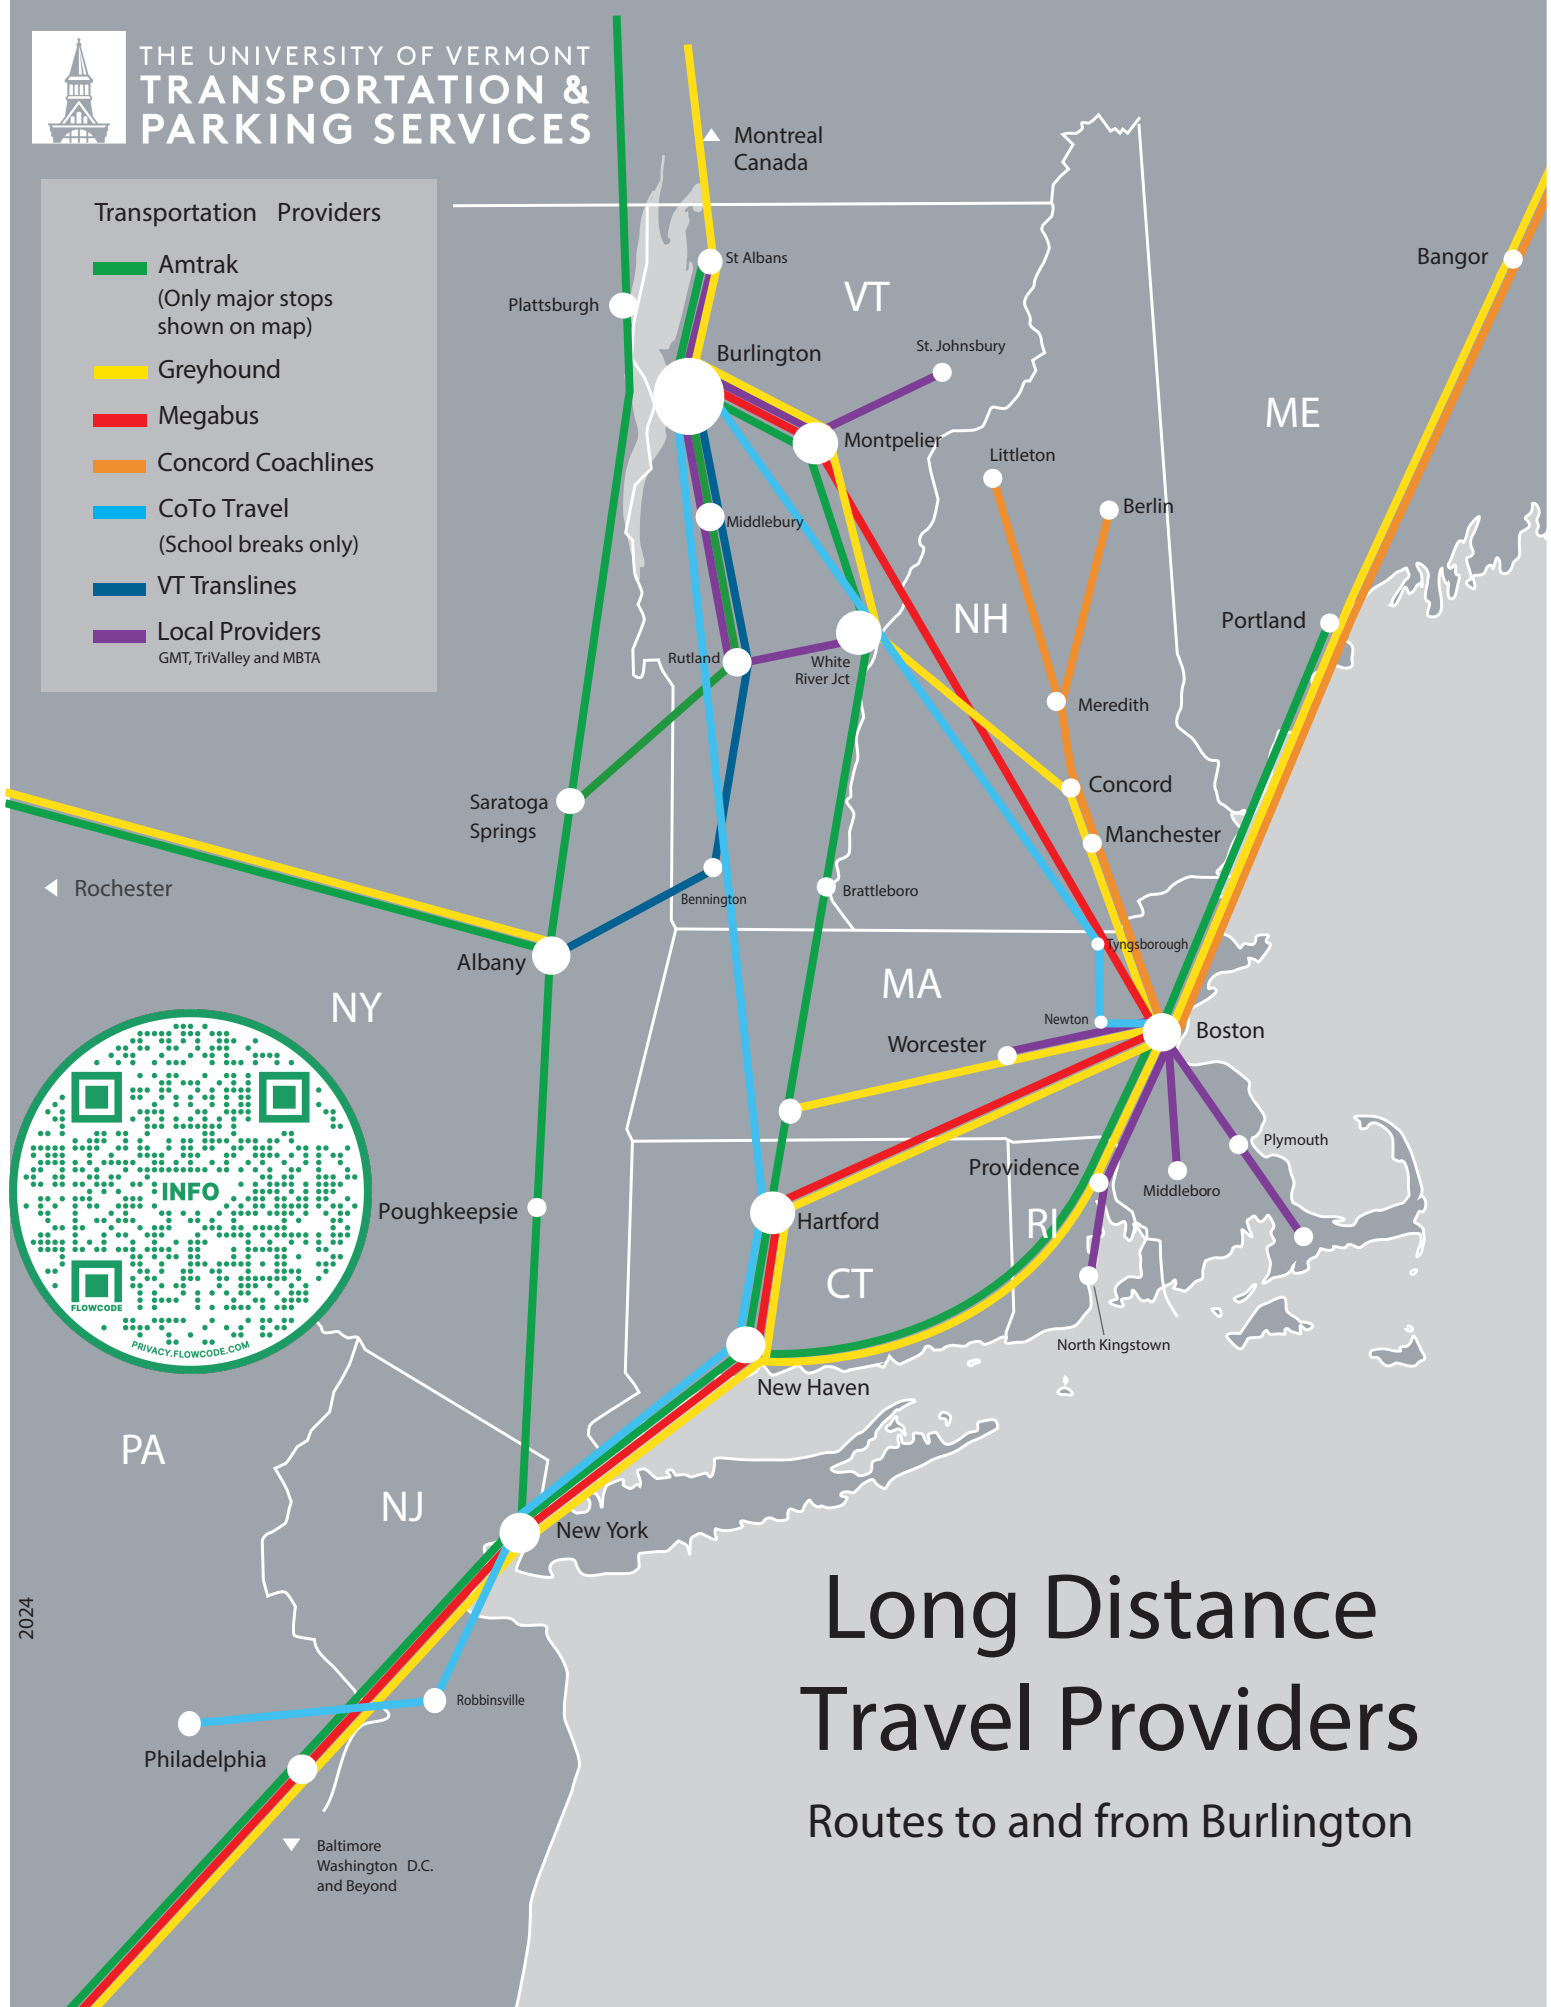

Transportation Providers

- █ Amtrak
(Only major stops shown on map)
- █ Greyhound
- █ Megabus
- █ Concord Coachlines
- █ CoTo Travel
(School breaks only)
- █ VT Translines
- █ Local Providers
GMT, TriValley and MBTA

Long Distance Travel Providers

Routes to and from Burlington