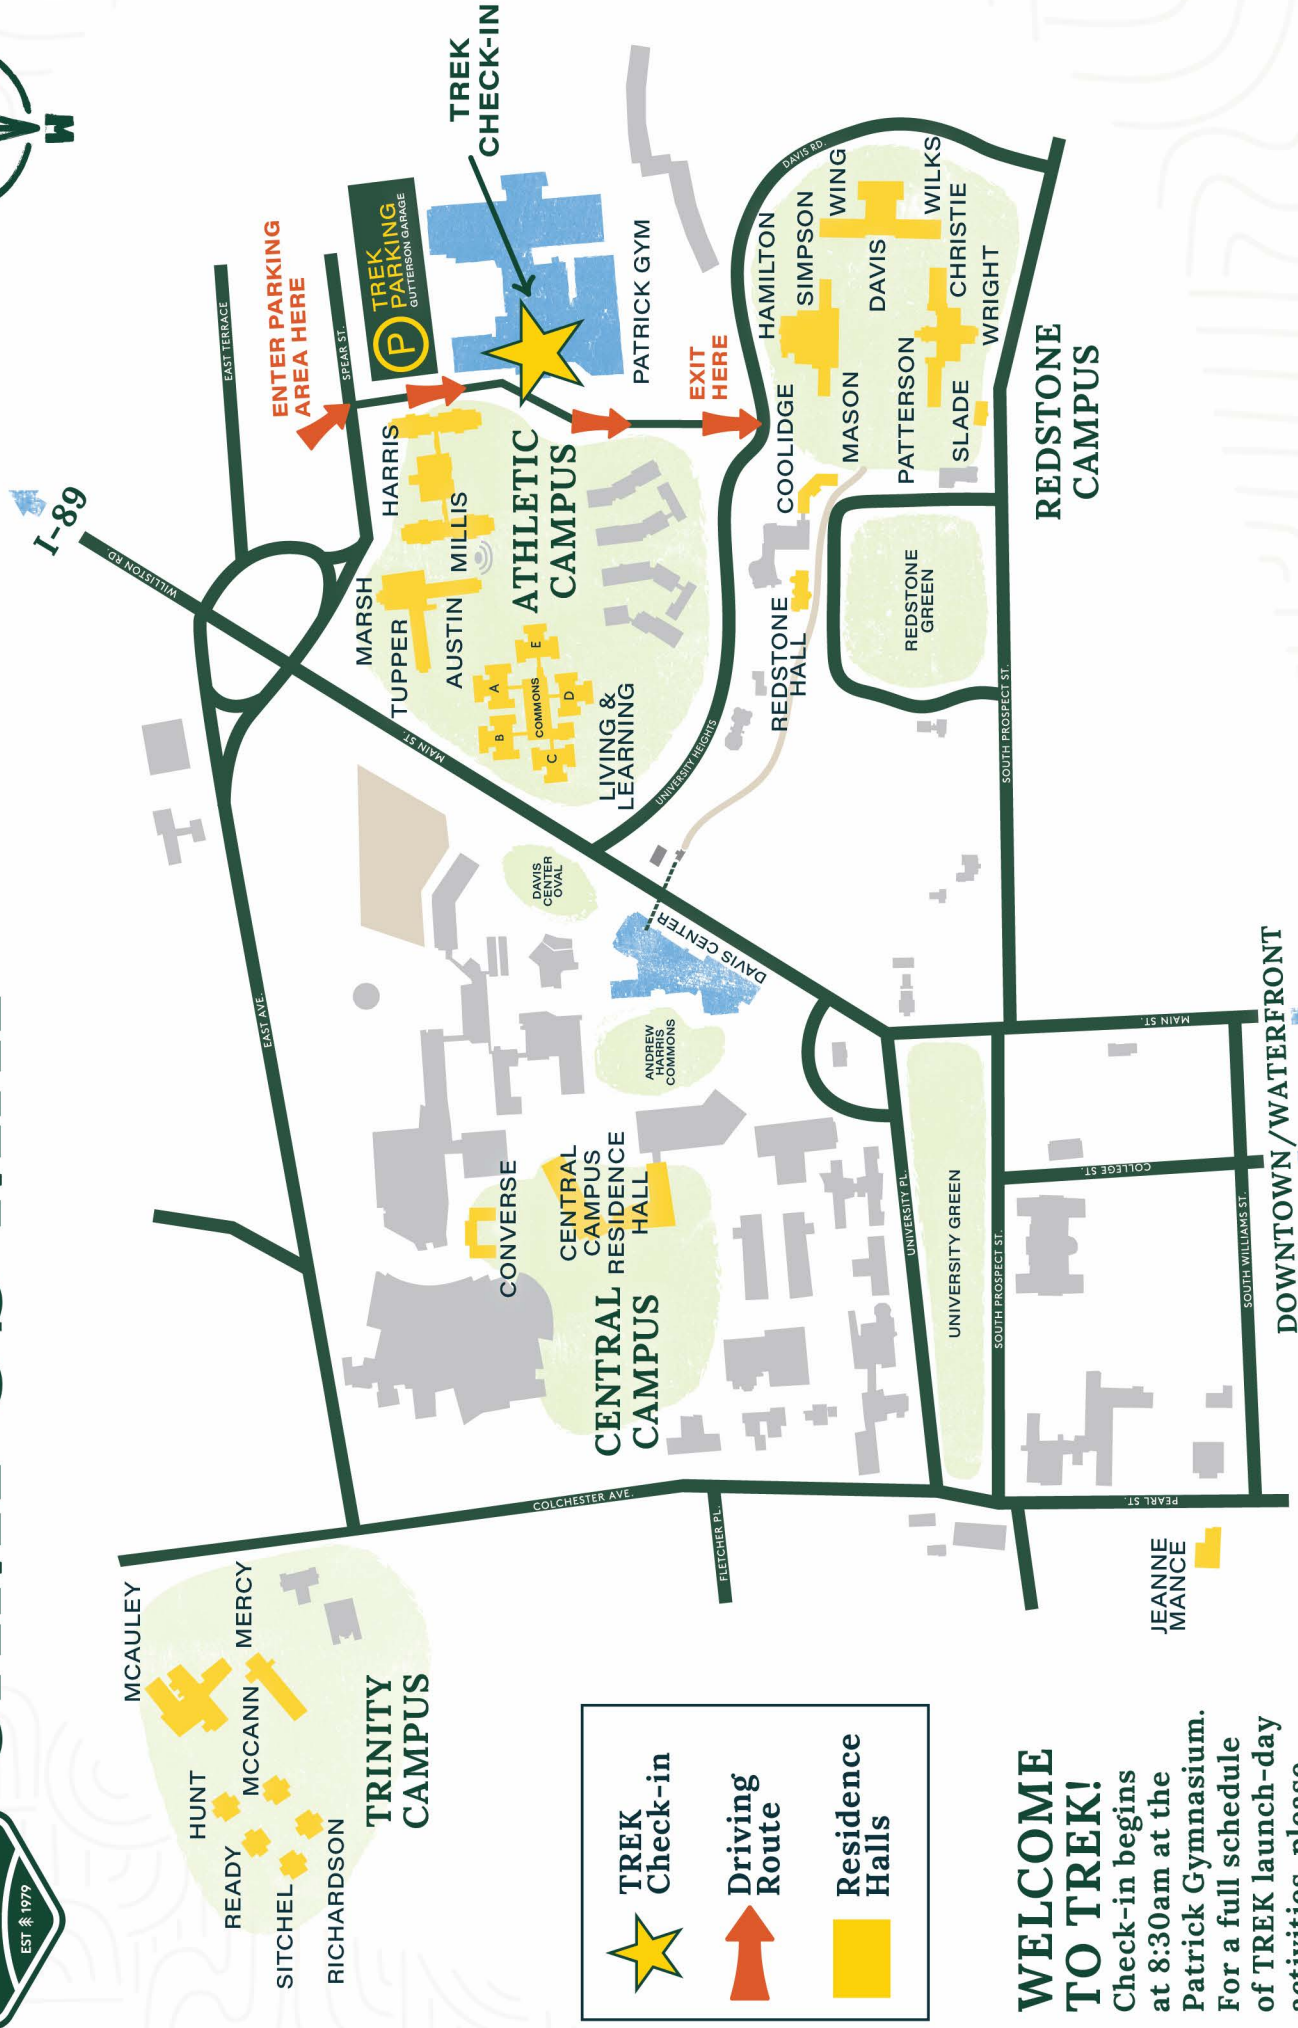

TREK Check-in
	Driving Route
	Residence Halls

WELCOME TO TREK!

Check-in begins at 8:30am at the Patrick Gymnasium. For a full schedule of TREK launch-day activities, please view the back of this document!

DOWNTOWN/WATERFRONT

JEANNE MANCE

PEARL ST.

SOUTH WILLIAMS ST.

UNIVERSITY PL.

SOUTH PROSPECT ST.

COLCHESTER AVE.

FLETCHER PL.

EAST AVE.

I-89

WILSTON RD.

EAST TERRACE

SPEAR ST.

DAVIS RD.

UNIVERSITY HEIGHTS

SOUTH PROSPECT ST.

COLLEGE ST.

MAIN ST.

REDSTONE CAMPUS

ATHLETIC CAMPUS

TRINITY CAMPUS

CENTRAL CAMPUS

ENTER PARKING AREA HERE

EXIT HERE

TREK CHECK-IN

TREK PARKING GUTTERSON GARAGE

CONVERSE

CENTRAL CAMPUS RESIDENCE HALL

ANDREW HARRIS COMMONS

DAVIS CENTER

DAVIS CENTER OVAL

LIVING & LEARNING

COMMONS A, B, C, D, E

MARSH, TUPPER, AUSTIN, HARRIS, MILLIS

REDSTONE GREEN

REDSTONE HALL

PATRICK GYM

NOT SEEING WHAT YOU'RE LOOKING FOR?
FOR DETAILED CAMPUS MAP VISIT: UVM.EDU/MAP