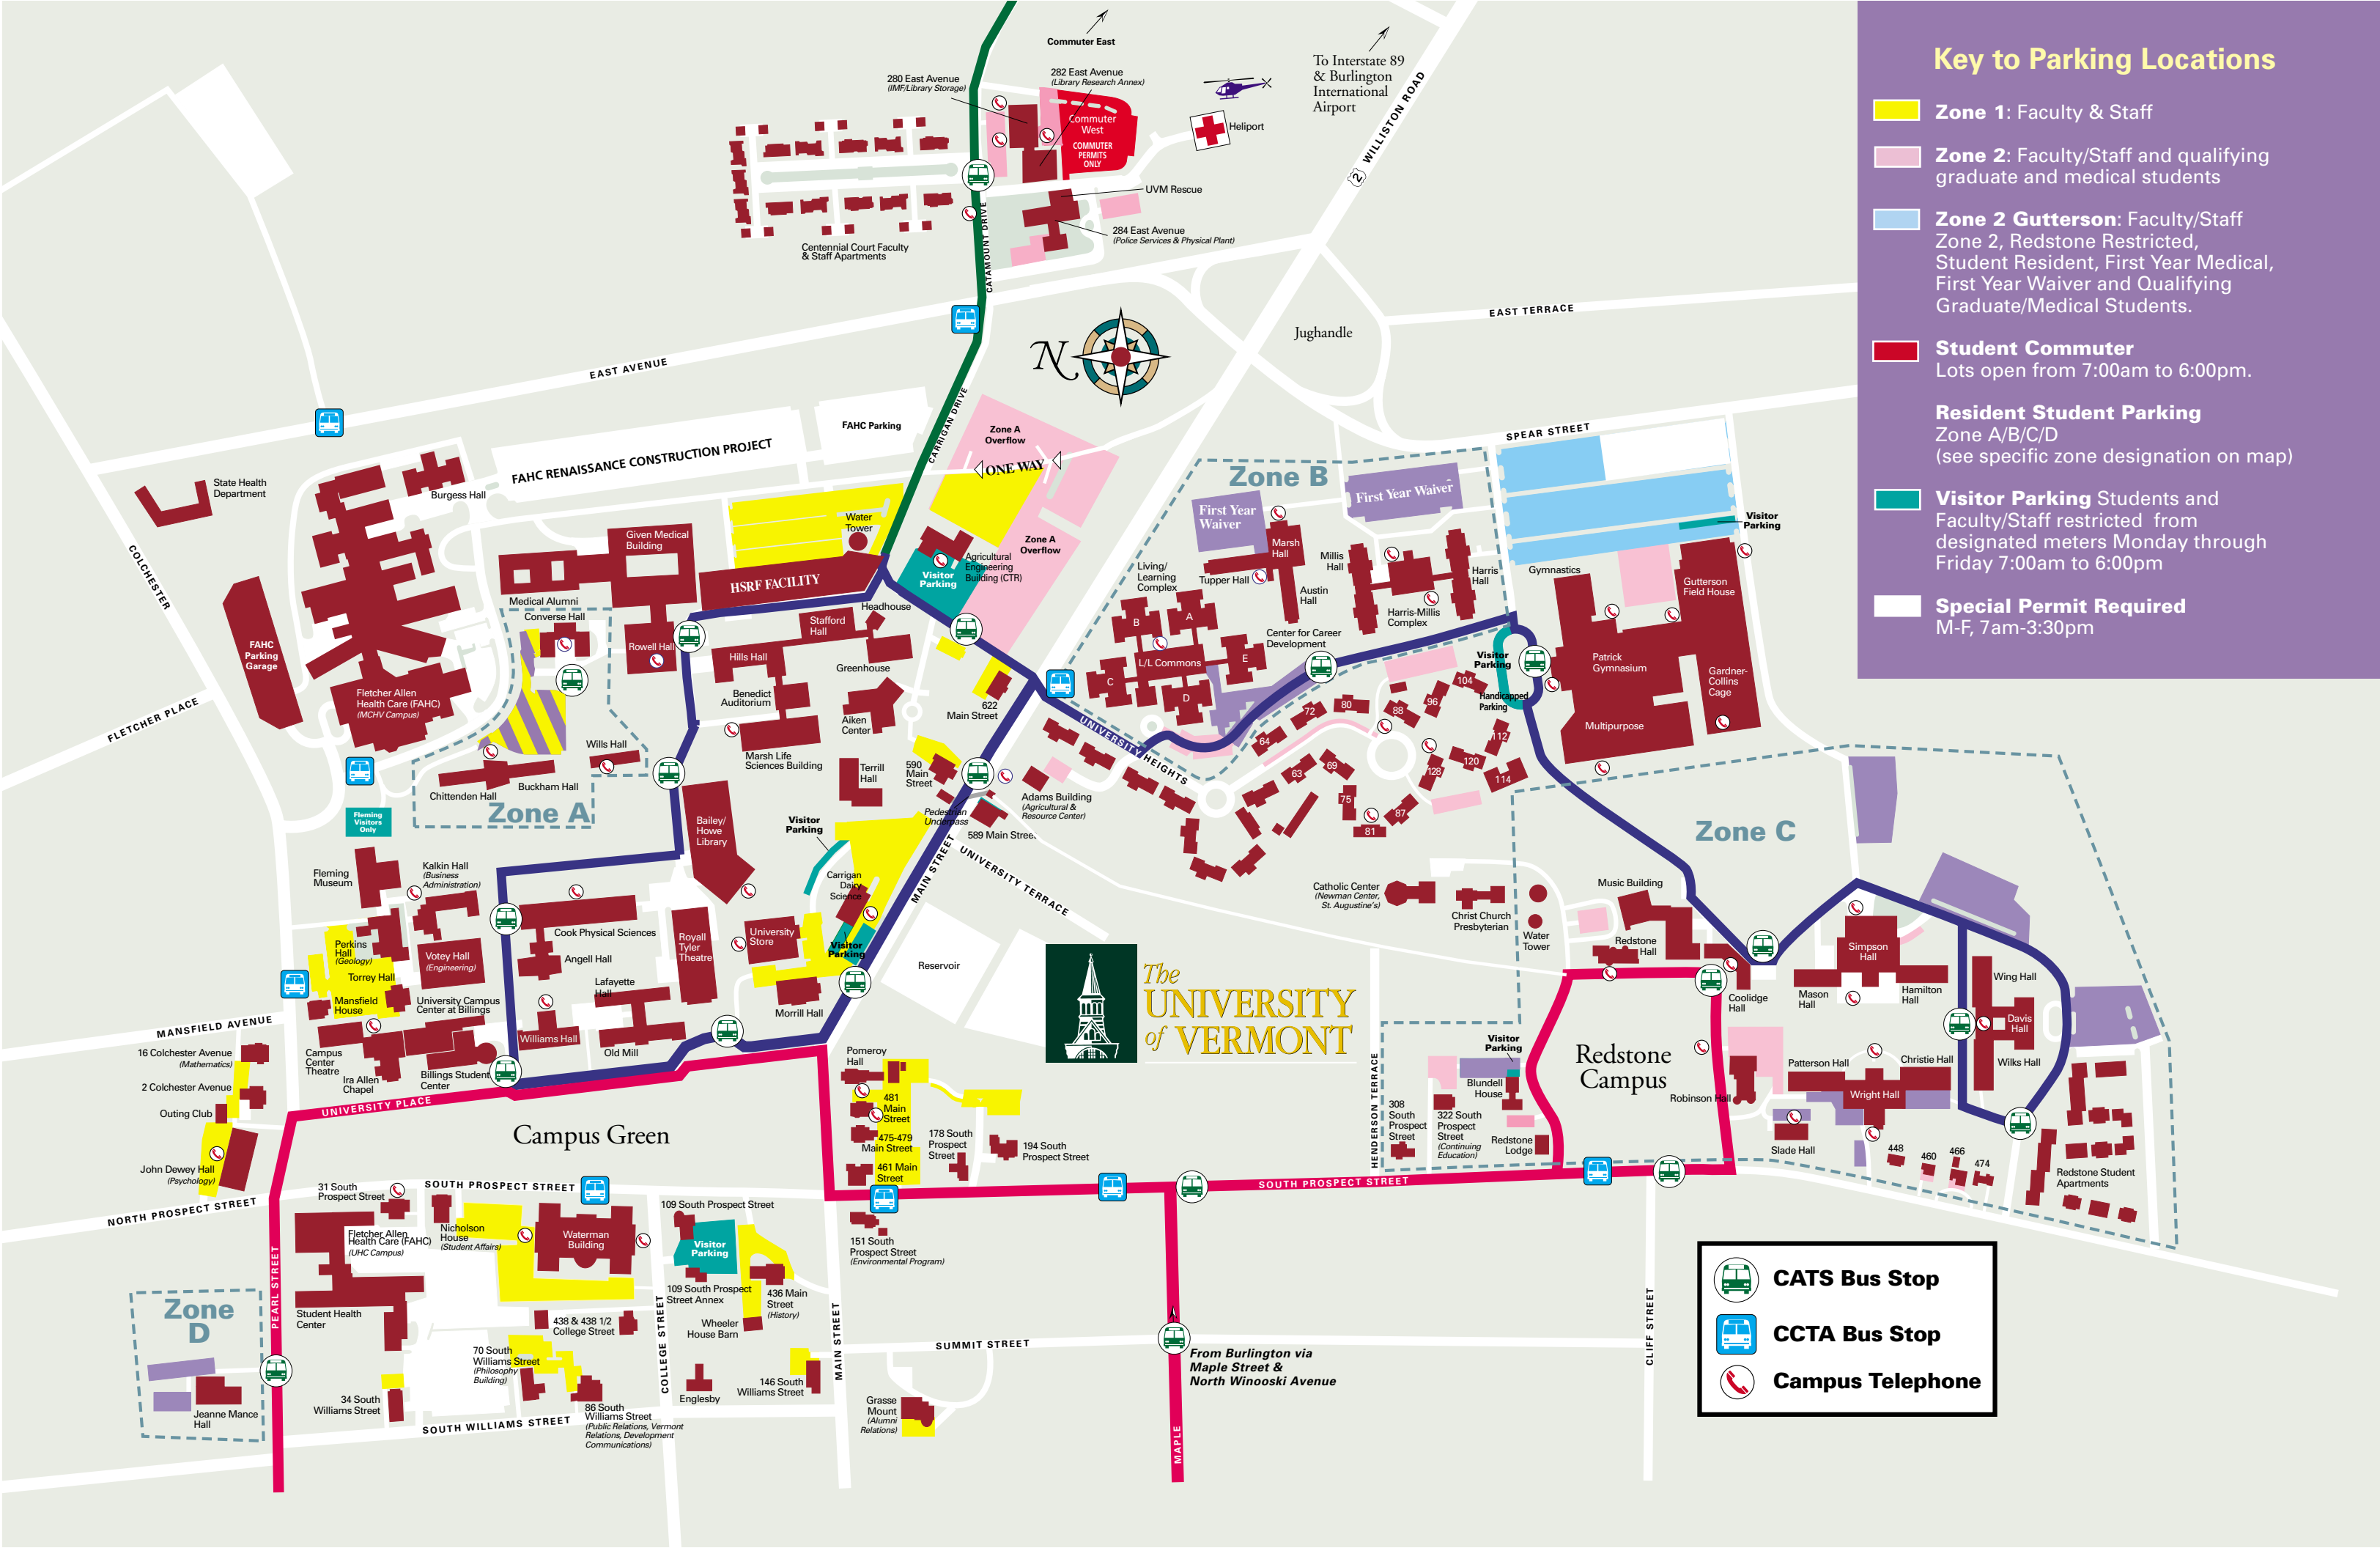

## Key to Parking Locations

- Zone 1:** Faculty & Staff
- Zone 2:** Faculty/Staff and qualifying graduate and medical students
- Zone 2 Gutterson:** Faculty/Staff Zone 2, Redstone Restricted, Student Resident, First Year Medical, First Year Waiver and Qualifying Graduate/Medical Students.
- Student Commuter**  
Lots open from 7:00am to 6:00pm.
- Resident Student Parking**  
Zone A/B/C/D  
(see specific zone designation on map)
- Visitor Parking** Students and Faculty/Staff restricted from designated meters Monday through Friday 7:00am to 6:00pm
- Special Permit Required**  
M-F, 7am-3:30pm

- CATS Bus Stop**
- CCTA Bus Stop**
- Campus Telephone**